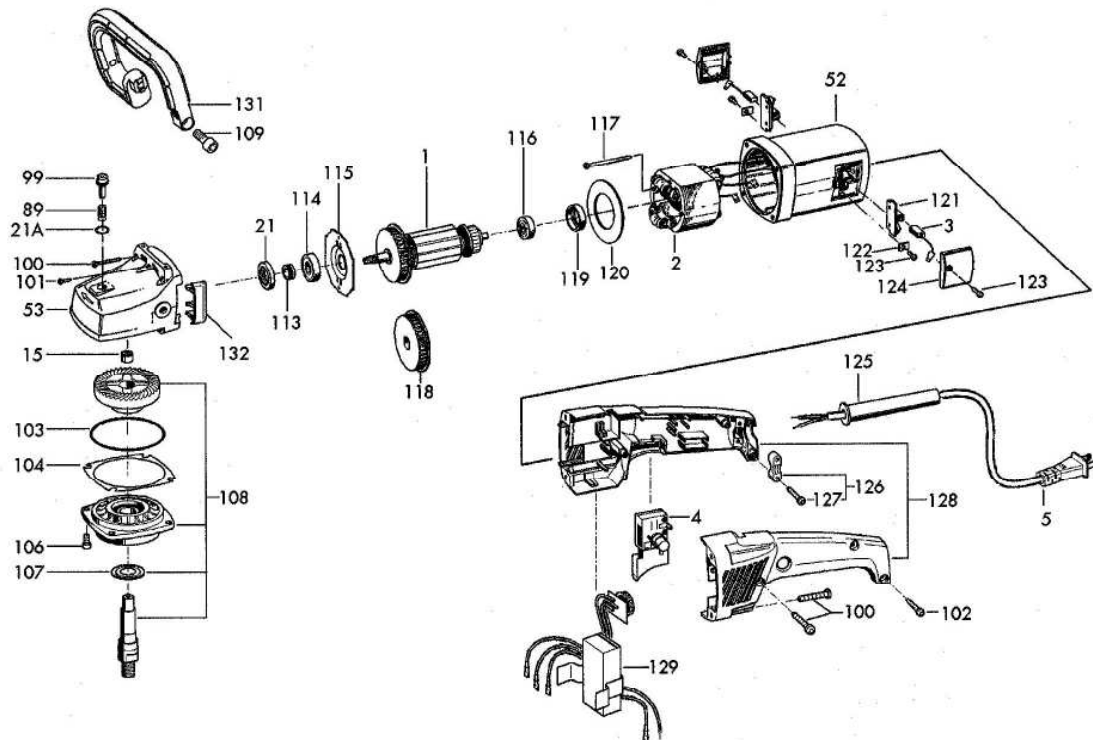

FLEX

POLISHER

WARNING: Electrical repairs should only be attempted by trained repairmen. Contact the nearest FLEX- Portable Cable Service Center or other competent repair center.

LK 603 VVB
120/USA

Ref. No.	Part No.	Description
1	276774	Armature
2	282197	Field
3	280283	Brush
4	259009	Switch
5	214655	Cord
15	199141	Bearing
21	256157	Seal
21A	250266	Seal
52	254440	Motor Hsg.
53	259666	Gear Housing
89	250589	Spring
99	267473	Bolt
100	205990	Screw
101	258573	Screw
102	206245	Screw
103	178559	Sealing Ring
104	176532	Shim Plate
106	271233	Screw
107	257591	Sealing Ring
108	269395	Lower Gear Hsg. Assy. not included Pos. 103,104,106
109	251614	Socket Head Screw, Current Units
113	279064	Threaded Bushing
114	254442	Bearing
115	253460	Bearing Cover
116	254443	Bearing

Ref. No.	Part No.	Description
117	196169	Screw
118	207144	Fan
119	257354	Bearing Mount
120	176648	Baffle
121	205931	Brush Holder
122	194816	Retaining Clip
123	195715	Screw
124	205834	Brush Cover
125	103519	Strain Relief
126	215074	Cord Clamp
127	213373	Screw
128	276863	Handle Set
129	272833	Speed Control
131	287644	Aux. Handle-Balling Style-Current Units
132	215724	Air Guide, Current Units Only
*	255691	Grease
*		Not Shown