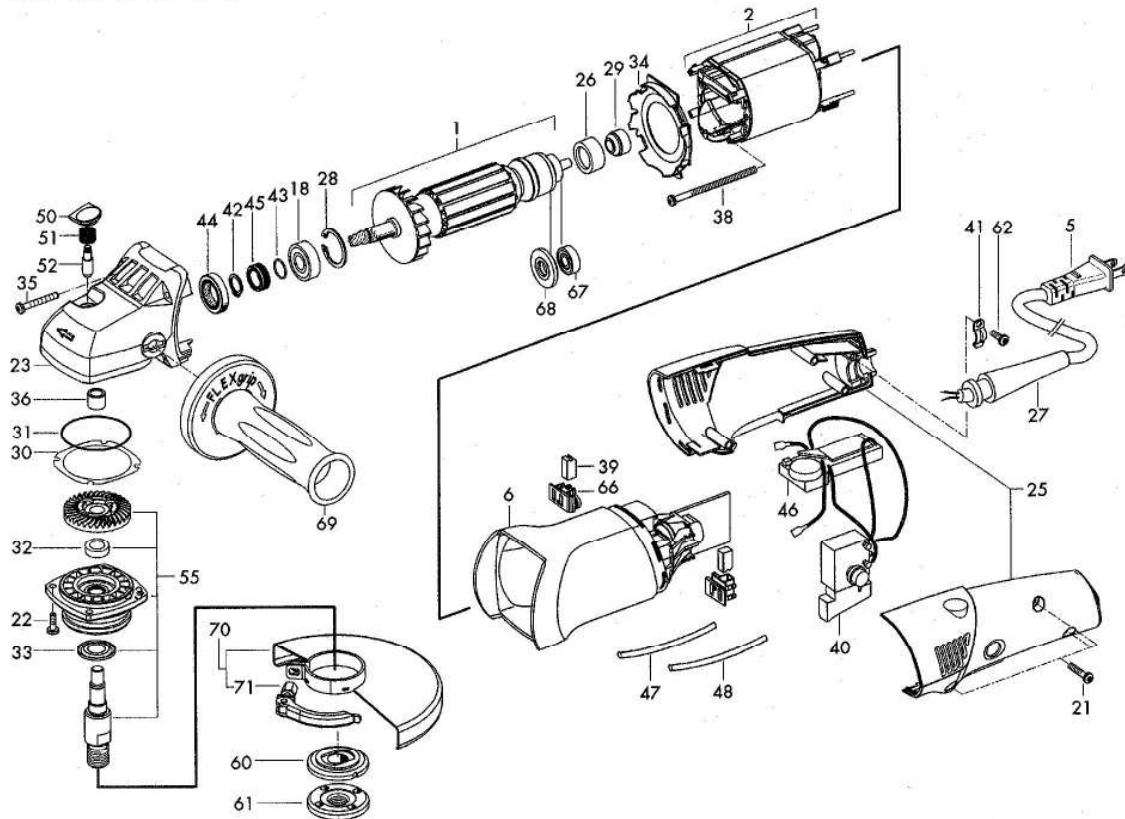

FLEX GRINDER

WARNING: Electrical repairs should only be attempted by trained repairmen. Contact the nearest FLEX- Porter-Cable Service Center or other competent repair center.

**L 3406 VRG
120/USA**

Ref. No.	Part No.	Description
1	306428	Armature
2	311561	Field
5	218235	Cord
6	296252	Motor Housing
18	259148	Bearing
21	206245	Screw
22	257782	Screw
23	297224	Gear Housing
25	289655	Housing Set
26	291722	Bearing Mount
27	314404	Strain Relief
28	102105	Snap Ring
29	219983	Magnetic Ring
30	257571	Washer
31	159204	Seal
32	264466	Ring
33	268011	Seal
34	293210	Baffle
35	195693	Screw
36	159271	Bearing
38	255954	Screw
39	294918	Brush
40	314374	Switch
41	304921	Cord Clamp
42	102091	Pinion
43	250266	Seal
44	304182	Seal
45	314676	Bushing
46	304654	Elektronik
47	306479	Sleeve
48	322849	Sleeve

Ref. No.	Part No.	Description
50	294799	Lock Button
51	296015	Spring
52	294284	Spindle Lock pin
55	306568	Gear Assy
60	132322	Inner Flange
61	132330	Clamping Nut
62	195715	Screw
66	291684	Brush Holder
67	254443	Bearing
68	291714	Seal Ring
69	292354	Handle
70	274658	Guard
71	257291	Lever
**	255691	Grease
**		NOT SHOWN

14g
 Fett

255.691

L 3406 VRG

(230/CEE)
 (110/CEE)

Teile-Nr. 299.146 Printed in Germany 03/05