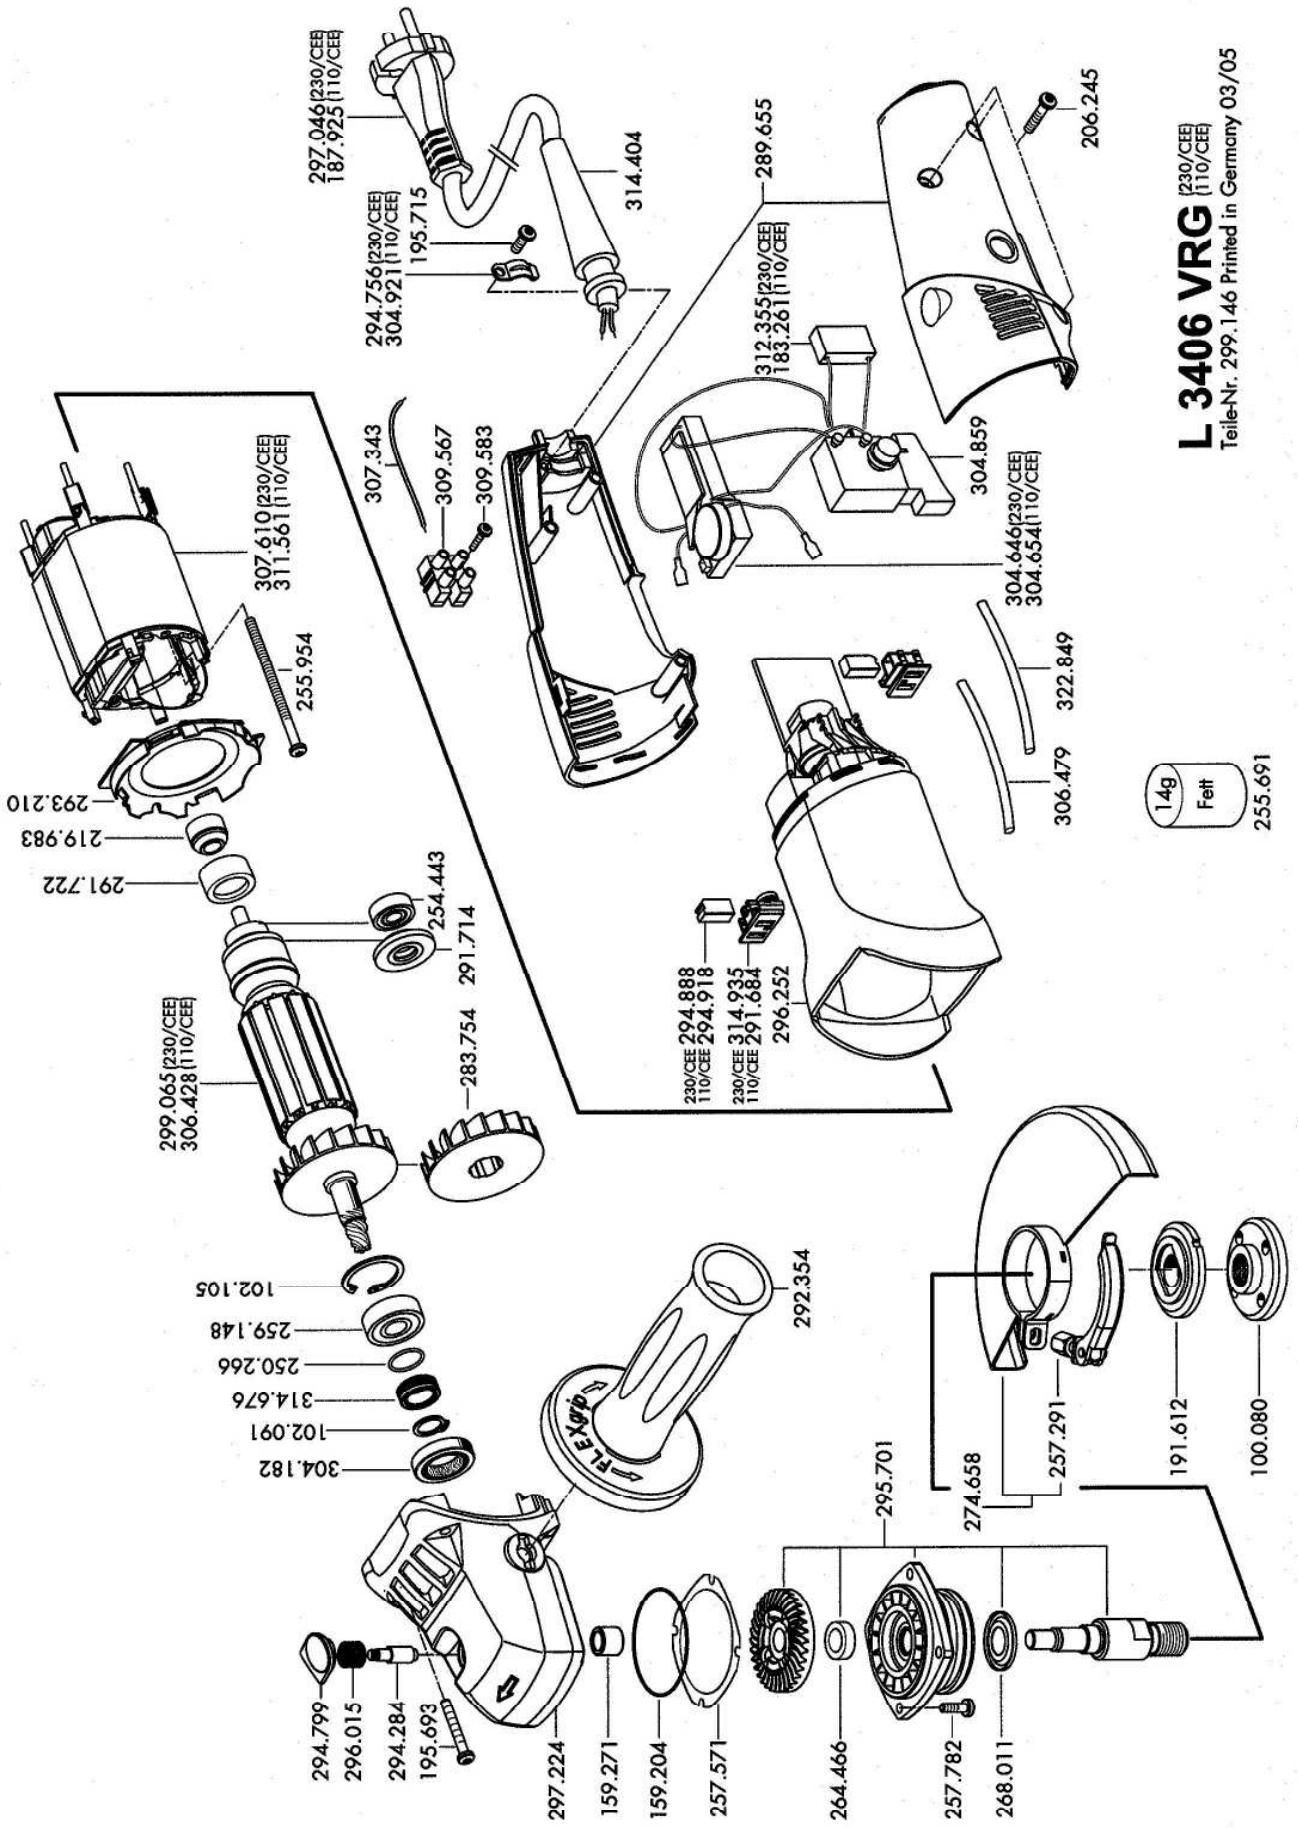

FLEX GRINDER

WARNING: Electrical repairs should only be attempted by trained repairmen. Contact the nearest FLEX- Porter-Cable Service Center or other competent repair center.

**L 3406 VRG
120/USA**

Ref. No.	Part No.	Description
1	306428	Armature
2	311561	Field
5	218235	Cord
6	296252	Motor Housing
18	259148	Bearing
21	206245	Screw
22	257782	Screw
23	297224	Gear Housing
25	289655	Housing Set
26	291722	Bearing Mount
27	314404	Strain Relief
28	102105	Snap Ring
29	219983	Magnetic Ring
30	257571	Washer
31	159204	Seal
32	264466	Ring
33	268011	Seal
34	293210	Baffle
35	195693	Screw
36	159271	Bearing
38	255954	Screw
39	294918	Brush
40	314374	Switch
41	304921	Cord Clamp
42	102091	Pinion
43	250266	Seal
44	304182	Seal
45	314676	Bushing
46	304654	Elektronik
47	306479	Sleeve
48	322849	Sleeve

Ref. No.	Part No.	Description
50	294799	Lock Button
51	296015	Spring
52	294284	Spindle Lock pin
55	306568	Gear Assy
60	132322	Inner Flange
61	132330	Clamping Nut
62	195715	Screw
66	291684	Brush Holder
67	254443	Bearing
68	291714	Seal Ring
69	292354	Handle
70	274658	Guard
71	257291	Lever
**	255691	Grease
**		NOT SHOWN

14g
 Fett

255.691

L 3406 VRG

(230/CEE)
 (110/CEE)

Teile-Nr. 299.146 Printed in Germany 03/05